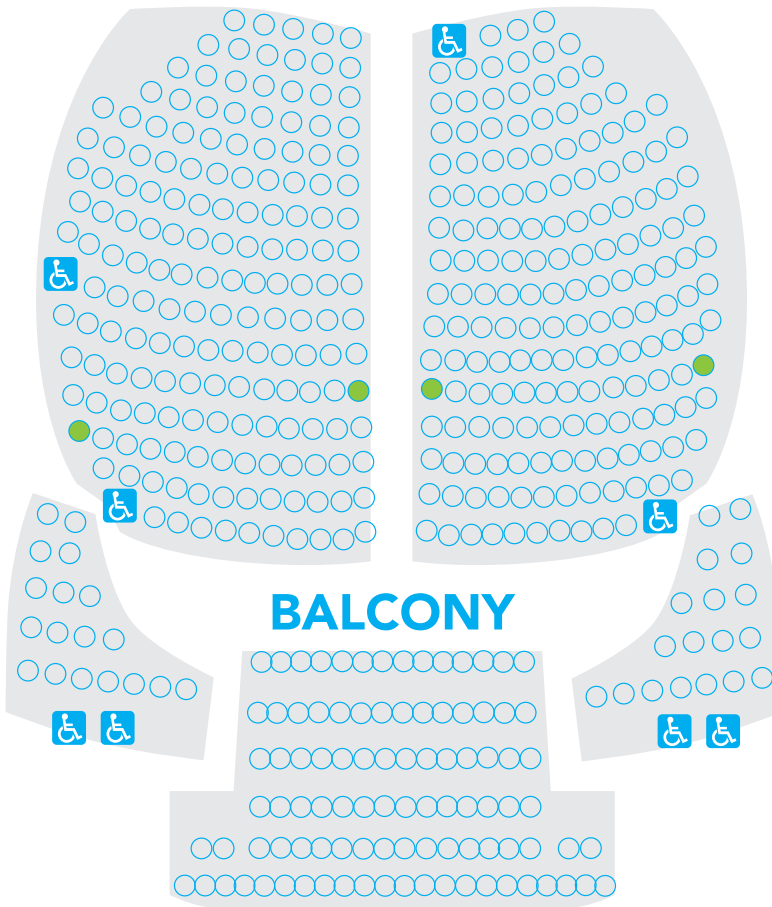

# THE MOORE THEATER

## STAGE

 Wheelchair

 Transfer Arm  
(Armrest on aisle lifts for ease of transfer from wheelchair or walker)