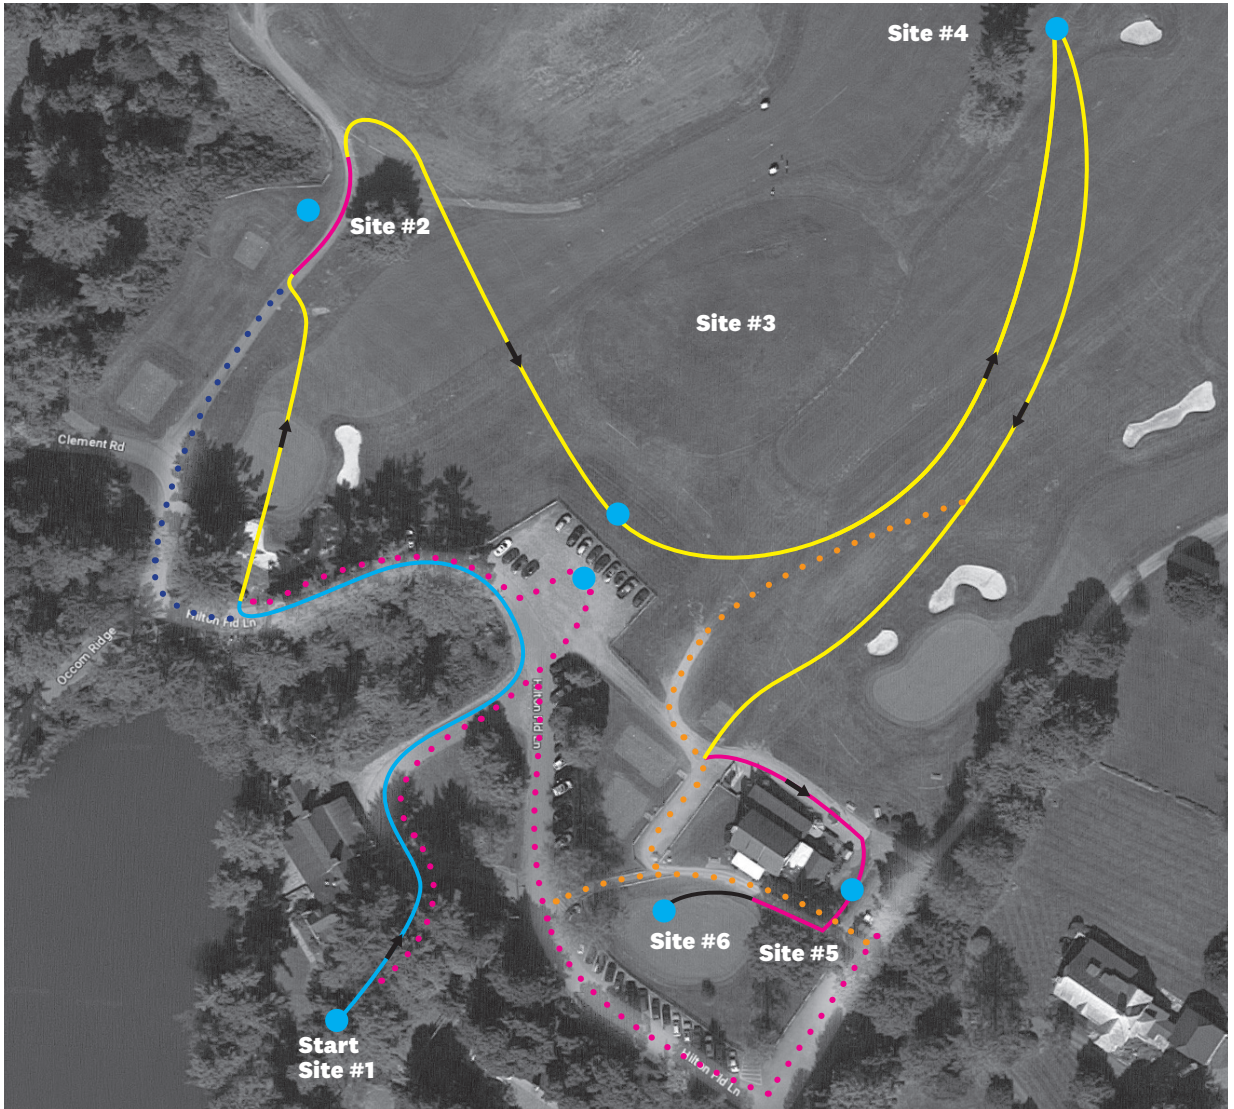

Richard Move & MoveOpolis!

Herstory of the Universe@Dartmouth

Route & Accessibility Map

Main Route:

-  paved
-  grass incline
-  uneven path
-  flat grass
-  viewing point

Alternate Accessible Routes:

-  accessible by vehicle
-  gravel
-  relatively flat and/or paved