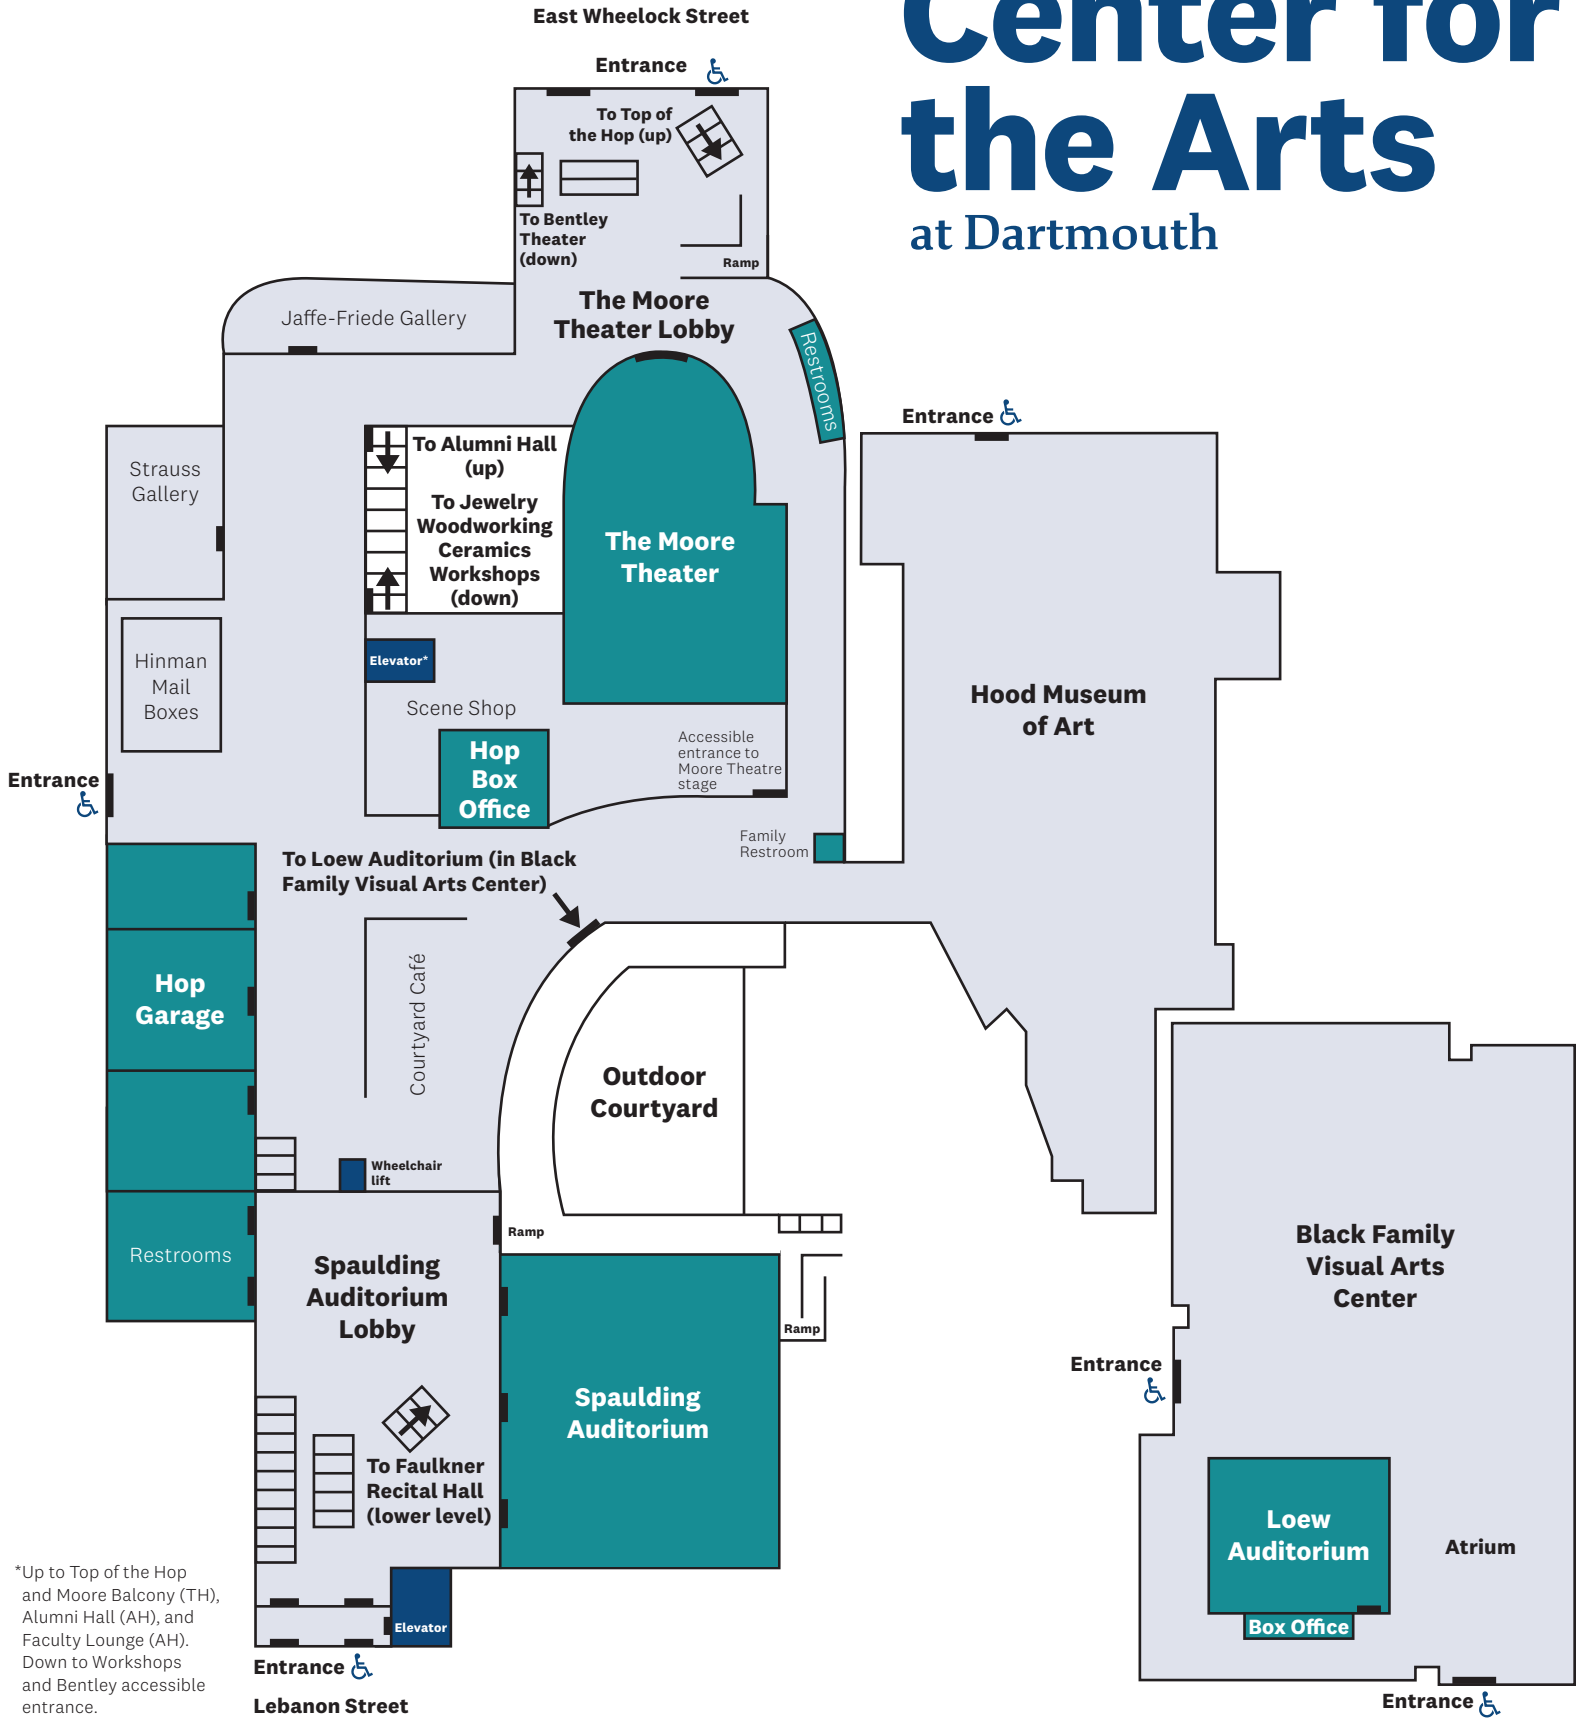

Hopkins Center for the Arts at Dartmouth

*Up to Top of the Hop and Moore Balcony (TH), Alumni Hall (AH), and Faculty Lounge (AH). Down to Workshops and Bentley accessible entrance.